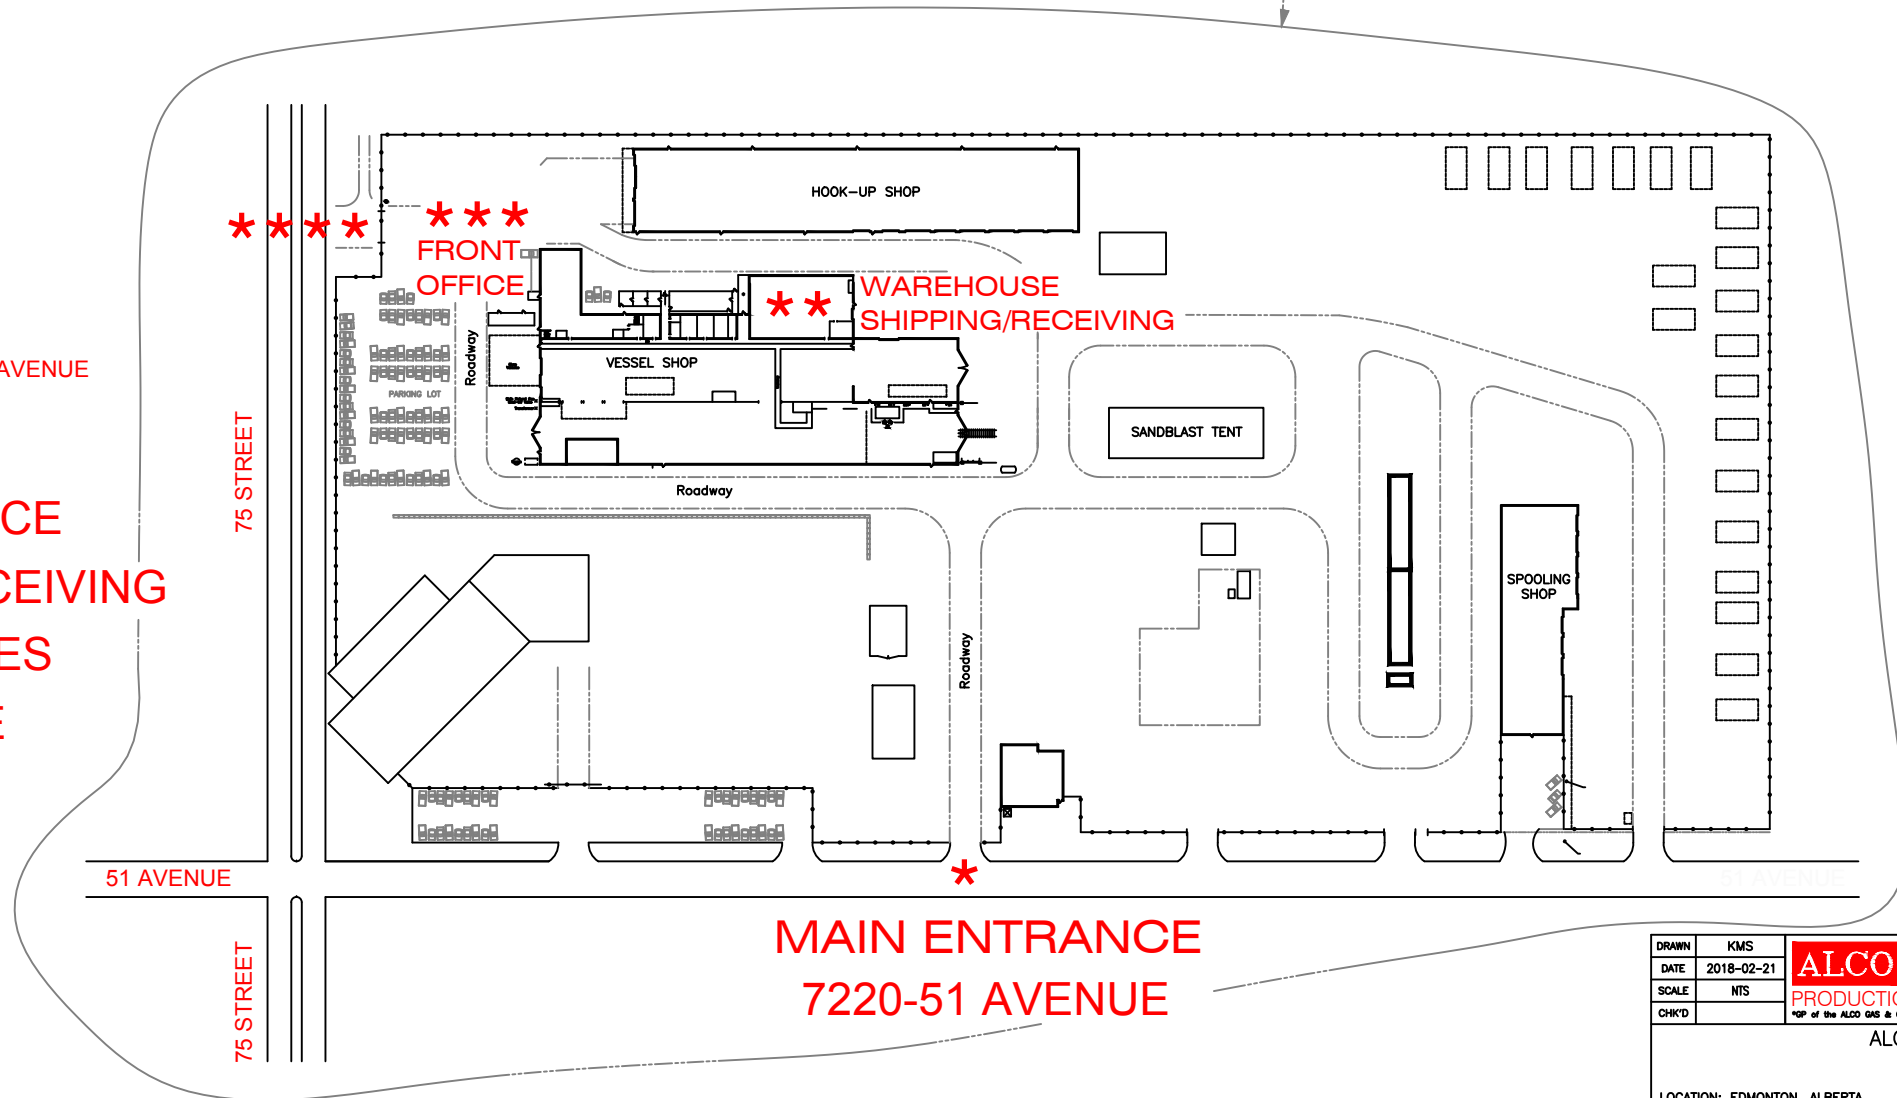

- * MAIN ENTRANCE
- ** SHIPPING/RECEIVING
- *** FRONT OFFICES
- **** ACCESS GATE NOT OPEN

DRAWN	KMS	ALCO GAS & OIL PRODUCTION EQUIPMENT LTD.	<small>The information contained herein is the confidential property of Alco Gas and Oil Production Equipment Ltd., and is not for publication. The information is based on the understanding that no part thereof shall be copied or communicated to a third party without authorization in writing from Alco Gas and Oil Production Equipment Ltd.</small>
DATE	2018-02-21		
SCALE	NTS	ALCO PLANT LAYOUT MAP TO ALCO	
CHK'D		LOCATION: EDMONTON, ALBERTA	
CUSTOMER: ALCO GAS & OIL PRODUCTION EQUIPMENT LTD.		DWG/SHOP ORDER: A-22396 (MAP to ALCO)	
		REV.	